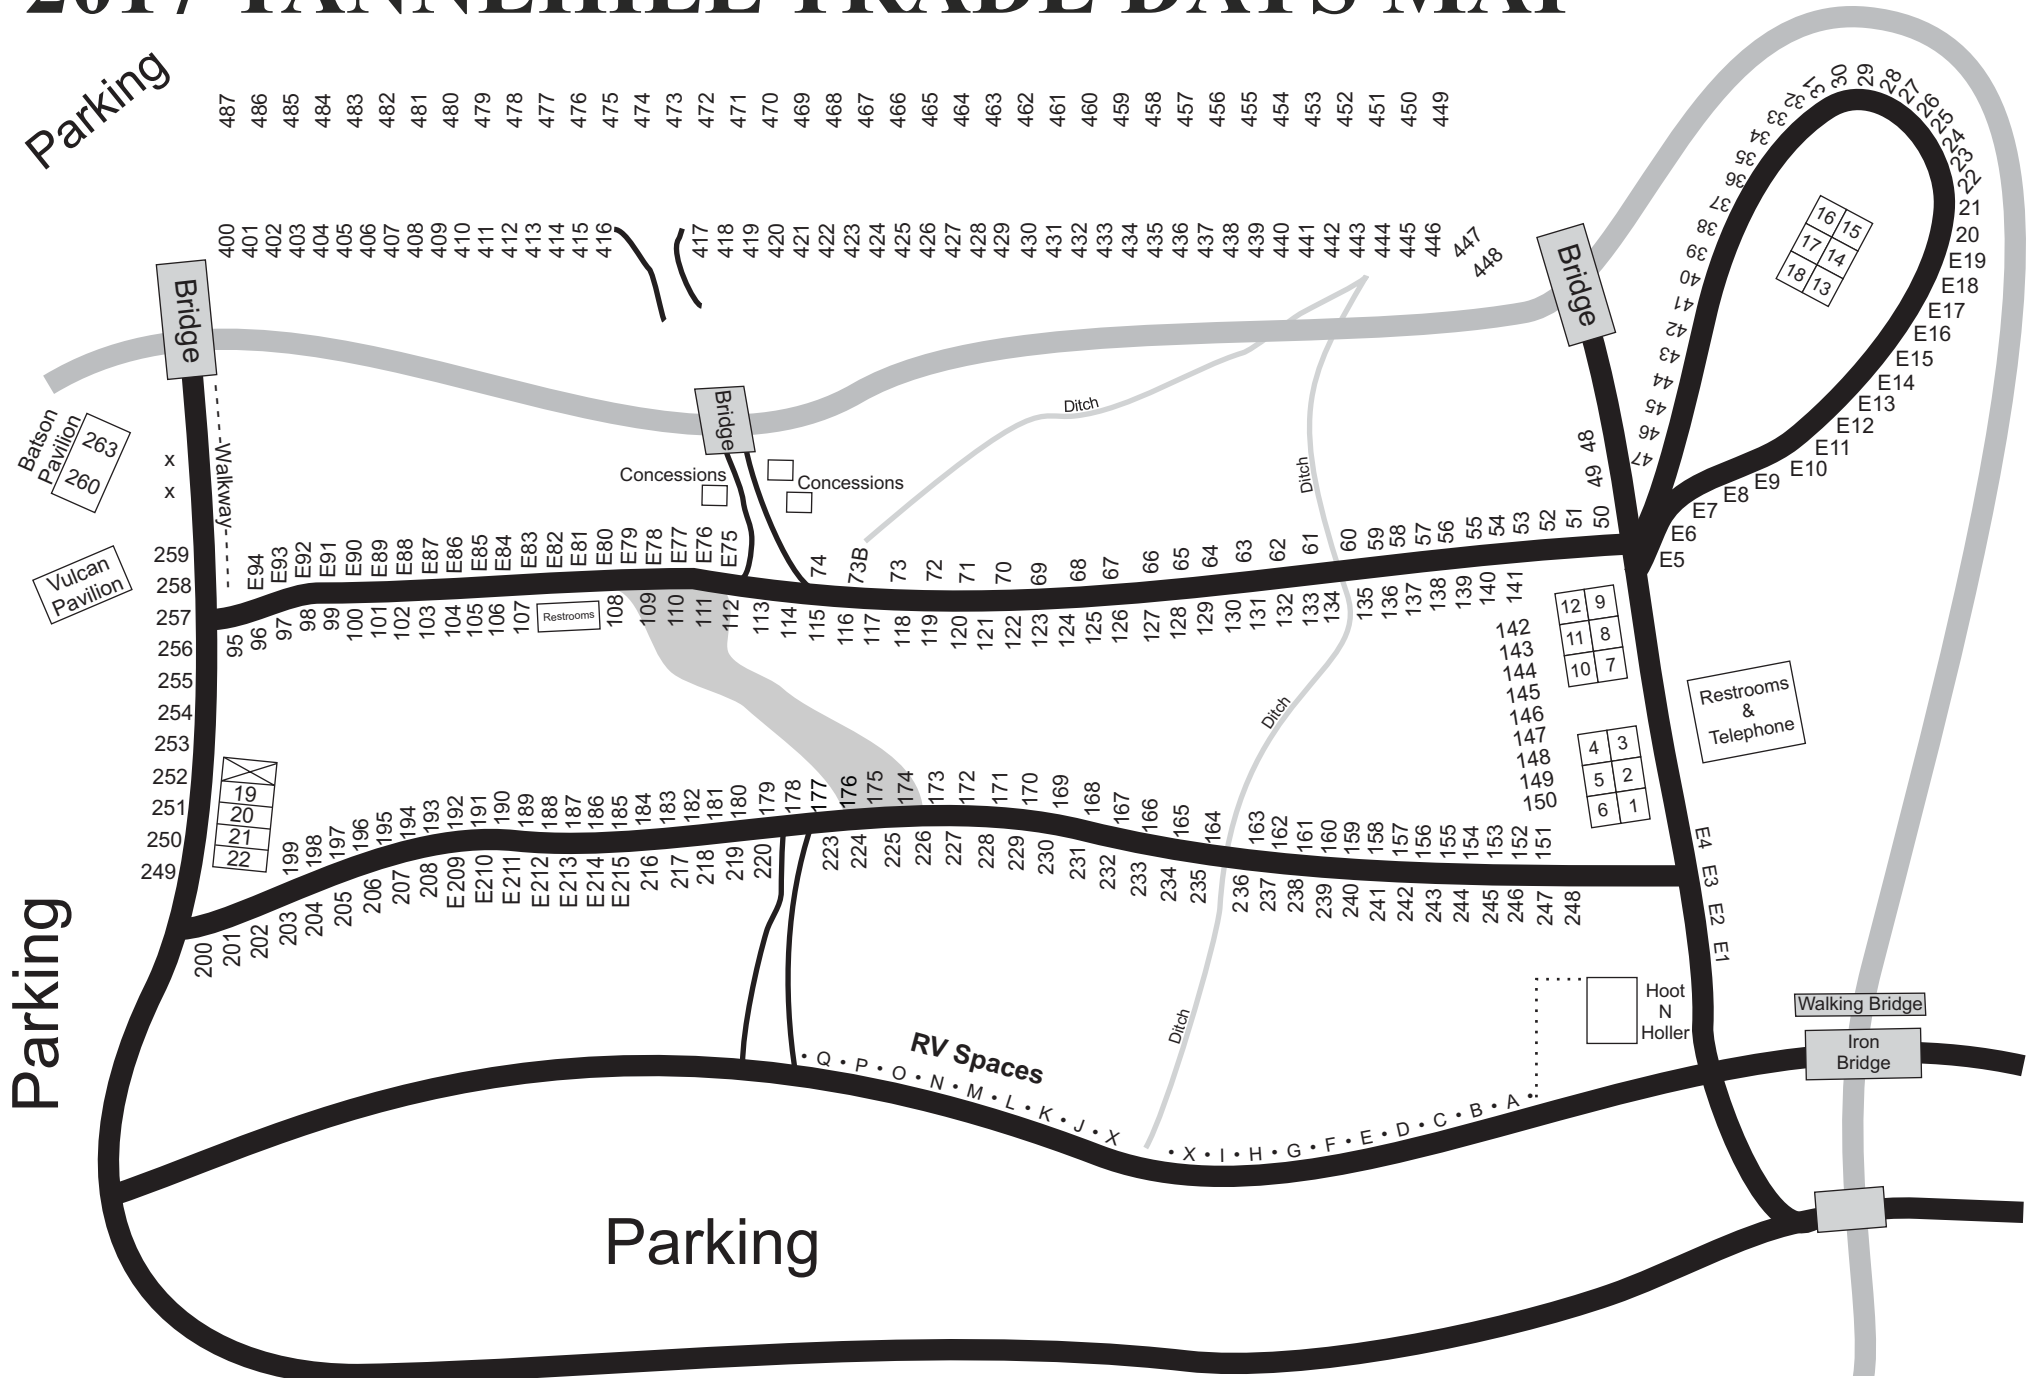

2017 TANNEHILL TRADE DAYS MAP

NO PETS • NO BICYCLES • NO SKATEBOARDS • NO OUTSIDE CONCESSIONS BEING SOLD ALLOWED IN THE TRADE DAY AREA DURING THE TRADE DAYS WEEKEND