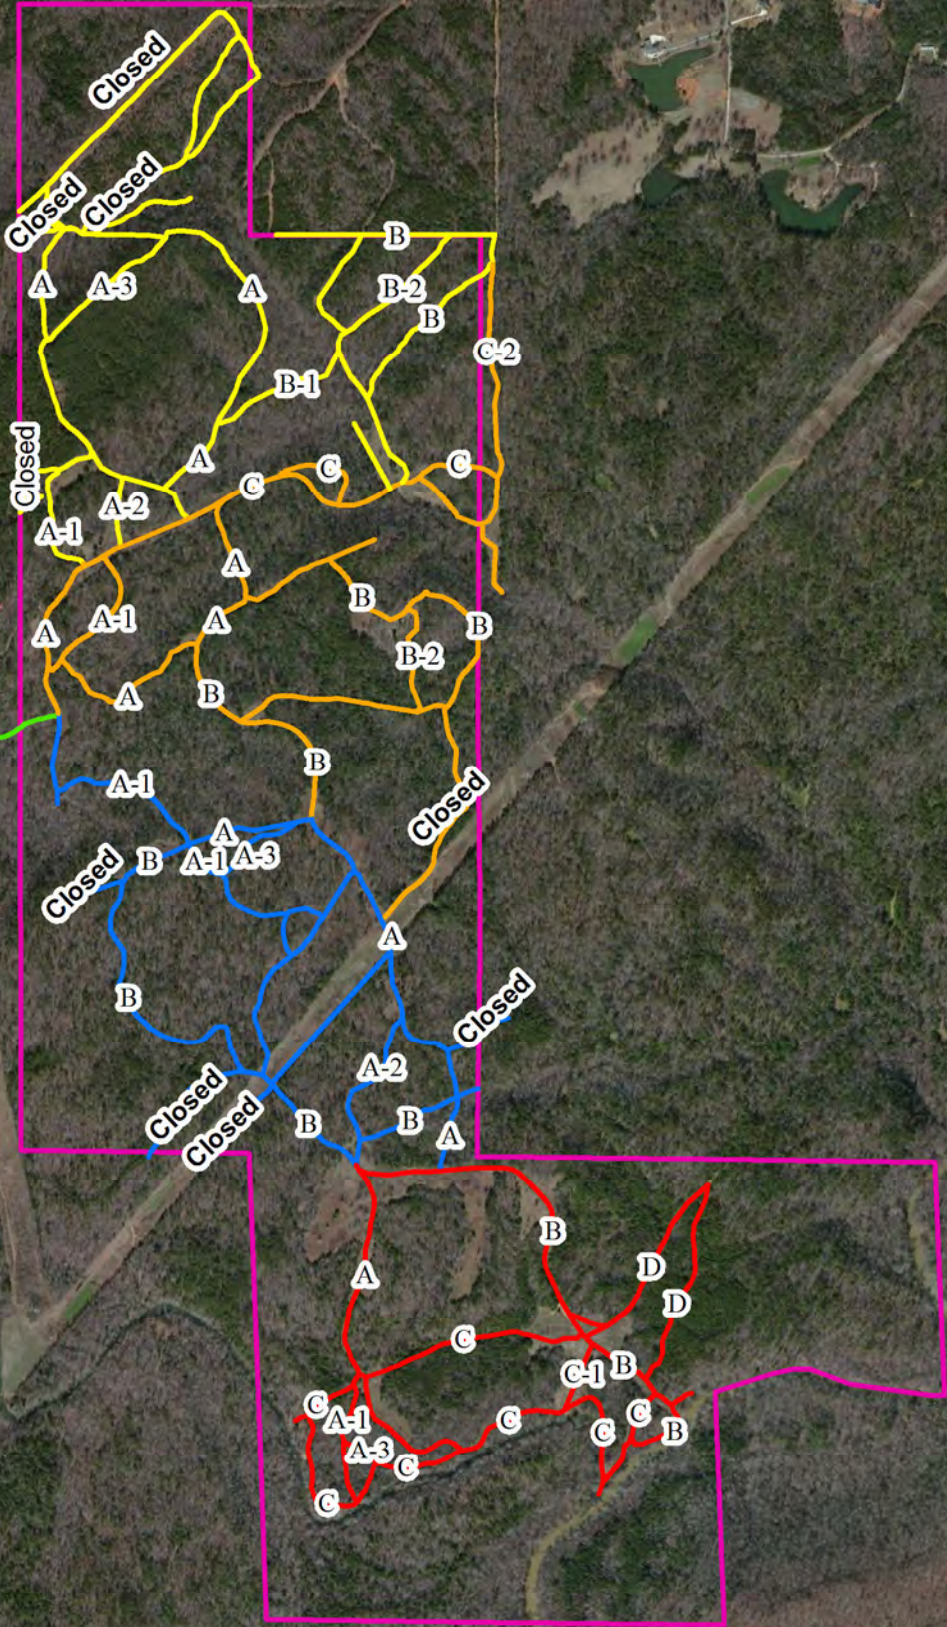

# Tannehill & Ridges Horse Trail System

Trailhead

0 0.25 0.5 1 Miles